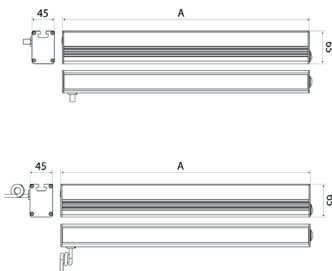

Lampenlebensdauer in Betriebstunden (L80/B10)

LED Arbeitsplatzleuchte
LED workplace luminaire

**PROFILED AC, 1000 mm,
micro prisms cover, 220-240V AC**

Item number: 150714-03
EAN: 4260556623870

Order number:	150714-03
Model:	PROFILED
Type:	profiled luminaire with t-slot backsided
Illuminant:	SMD LED
Power consumption:	~29 W
Lamp luminous flux:	3465 lm
Lamp luminous efficiency:	145 lm/W
Light distribution:	direct
Light colour:	daylight white (5200 - 5700K)
Connected load:	90-305V AC ± 10%, 50-60 Hz
Power supply:	inbuilt
Connection (connector):	connection cable 3 m with angled SCHUKO plug
Degree of protection:	IP40
Class of protection:	I
Glare-free	micro prisms
Beam angle (optics):	100°
Operating temperature:	-10... +45 °C
Colour rendering (Ra):	> 85
Lamps lifetime:	> 50,000 h
Housing material:	aluminium
Cover material:	plastics
Height [B] x Width [C]:	65 mm x 45 mm
Length [A]:	1000 mm
Weight (net):	2400 g
Gross weight:	3050 g
Risk group (DIN EN 62471):	free group
Mounting accessories:	optional
Marking:	CE
Made in:	Germany
Feature:	universal luminaire