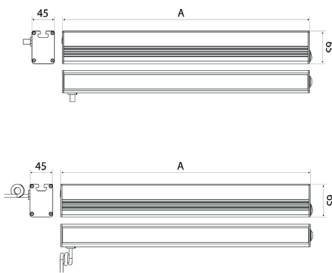

Lampenlebensdauer in Betriebstunden (L80/B10)

LED Arbeitsplatzleuchte
LED workplace luminaire

**PROFILED AC, 1000 mm,
micro prisms cover, 220-240V AC**

Item number: 150714-03
EAN: 4260556623870

Order number:	150714-03
Model:	PROFILED
Type:	profiled luminaire with t-slot backsided
Illuminant:	SMD LED
Power consumption:	~29 W
Lamp luminous flux:	3465 lm
Lamp luminous efficiency:	145 lm/W
Light distribution:	direct
Light colour:	daylight white (5200 - 5700K)
Connected load:	90-305V AC ± 10%, 50-60 Hz
Power supply:	inbuilt
Connection (connector):	connection cable 3 m with angled SCHUKO plug
Degree of protection:	IP40
Class of protection:	I
Glare-free	micro prisms
Beam angle (optics):	100°
Operating temperature:	-10... +45 °C
Colour rendering (Ra):	> 85
Lamps lifetime:	> 50,000 h
Housing material:	aluminium
Cover material:	plastics
Height [B] x Width [C]:	65 mm x 45 mm
Length [A]:	1000 mm
Weight (net):	2400 g
Gross weight:	3050 g
Risk group (DIN EN 62471):	free group
Mounting accessories:	optional
Marking:	CE
Made in:	Germany
Feature:	universal luminaire