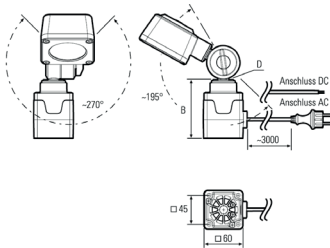

Lampenlebensdauer in Betriebsstunden (L80/B10)

CENALED SPOT AC, Gelenkkopf Joint head luminaire

Item number: 121012-13
EAN: 4260556623764

Order number:	121012-13
Model:	CENALED SPOT
Type:	LED joint head luminaire
Illuminant:	High Power LED
Power consumption:	~9 W
Lamp luminous flux:	1120 lm
Lamp luminous efficiency:	134 lm/W
Light distribution:	direct
Light colour:	neutral white (5000K)
Connected load:	100-305V AC \pm 10%, 50-60 Hz
Power supply:	inbuilt
Connection (connector):	connection cable 3 m with SCHUKO CEE 7/7
Degree of protection:	IP65
Class of protection:	I
Beam angle (optics):	30°
Operating temperature:	-10... +50 °C
Colour rendering (Ra):	> 80
Lamps lifetime:	> 60,000 h
Housing material:	aluminium (powder-finished)
Cover material:	ESG 3,8 mm, shatterproof
Base height (B):	88 mm
Weight (net):	400 g
Gross weight:	550 g
Risk group (DIN EN 62471):	free group
Mounting accessories:	magnetic holder optional
Dimmable:	yes, via push button at the luminaire head , ON/OFF and dimming
Made in:	Germany
Feature:	handy LED luminaire with high degree of protection