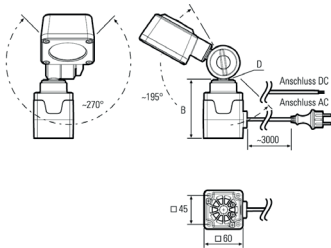

Lampenlebensdauer in Betriebsstunden (L80/B10)

CENALED SPOT AC, Gelenkkopf Joint head luminaire

Item number: 121012-13
EAN: 4260556623764

Order number:	121012-13
Model:	CENALED SPOT
Type:	LED joint head luminaire
Illuminant:	High Power LED
Power consumption:	~9 W
Lamp luminous flux:	1120 lm
Lamp luminous efficiency:	134 lm/W
Light distribution:	direct
Light colour:	neutral white (5000K)
Connected load:	100-305V AC \pm 10%, 50-60 Hz
Power supply:	inbuilt
Connection (connector):	connection cable 3 m with SCHUKO CEE 7/7
Degree of protection:	IP65
Class of protection:	I
Beam angle (optics):	30°
Operating temperature:	-10... +50 °C
Colour rendering (Ra):	> 80
Lamps lifetime:	> 60,000 h
Housing material:	aluminium (powder-finished)
Cover material:	ESG 3,8 mm, shatterproof
Base height (B):	88 mm
Weight (net):	400 g
Gross weight:	550 g
Risk group (DIN EN 62471):	free group
Mounting accessories:	magnetic holder optional
Dimmable:	yes, via push button at the luminaire head , ON/OFF and dimming
Made in:	Germany
Feature:	handy LED luminaire with high degree of protection