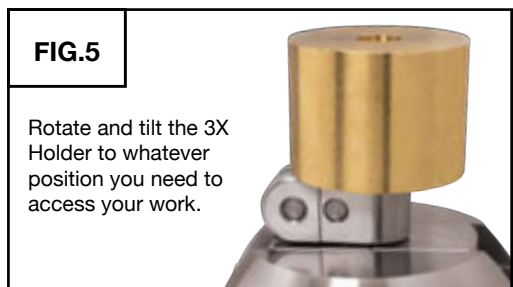

WATCH BRACELET FIXTURE

INSTRUCTIONS

Instructions apply to the
following product(s):

523-520

Fixture + 3X Holder

Fixture + Clamps for Horizontal Fixtures