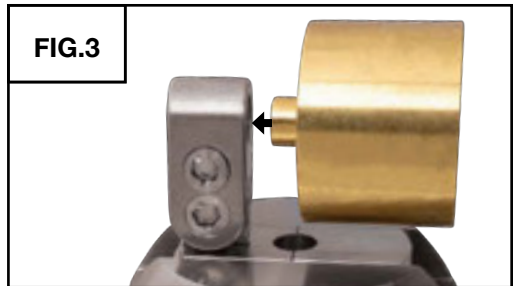

WATCH BRACELET FIXTURE

INSTRUCTIONS

Instructions apply to the
following product(s):

523-520

Fixture + 3X Holder

Fixture + Clamps for Horizontal Fixtures