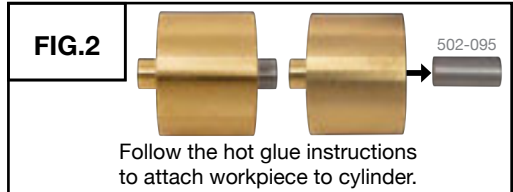

WATCH BRACELET FIXTURE

INSTRUCTIONS

Instructions apply to the
following product(s):

523-520

Fixture + 3X Holder

Fixture + Clamps for Horizontal Fixtures