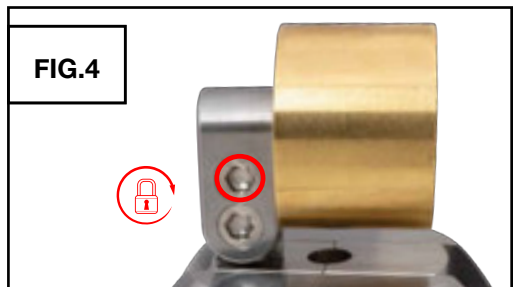

WATCH BRACELET FIXTURE

INSTRUCTIONS

Instructions apply to the
following product(s):

523-520

Fixture + 3X Holder

Fixture + Clamps for Horizontal Fixtures