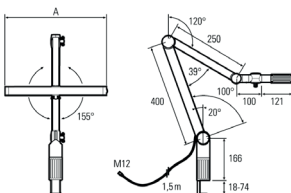

Lampenlebensdauer in Betriebstunden (L80/B10)