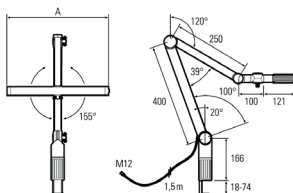

Lampenlebensdauer in Betriebstunden (L80/B10)

LED Arbeitsplatzleuchte
LED workplace luminaire

UNILED II Gelenkarm (adjustable arm) Watchmaker, dimmable, 5200-5700K, luminaire head width 380 mm

Item number: 120910-02
EAN: 4260556624792

Order number:	120910-02
Model:	UNILED II Gelenkarm (adjustable arm)
Type:	LED adjustable arm luminaire
Illuminant:	SMD LED
Power consumption:	~19 W
Lamp luminous flux:	2139 lm
Lamp luminous efficiency:	131 lm/W
Light distribution:	direct
Light colour:	daylight white (5200 - 5700K)
Connected load:	24V DC ± 10%
Power supply:	included external PSU 100-240V AC
Connection (connector):	M12 A-type encoded
Connected load PSU:	110-240V AC
Connection PSU:	EURO plug to connector M12
Degree of protection:	IP40
Class of protection:	III
Glare-free	opal white
Beam angle (optics):	100°
Operating temperature:	-10... +60 °C
Colour rendering (Ra):	> 85
Lamps lifetime:	> 60,000 h
Housing material:	aluminium / plastics
Cover material:	Makrolon®
Head width [A]:	380 mm
Length adjustable arms:	1x 400 mm, 1x 250 mm
Weight (net):	ca. 1900 g
Gross weight:	3550 g
Risk group (DIN EN 62471):	free group
Mounting accessories:	included table clamp
Dimmable:	internal dimmer with memory function
Made in:	Germany
Feature:	dimmable, mid-level luminaire head width and shortened forearm