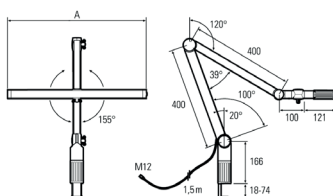

Lampenlebensdauer in Betriebstunden (L80/B10)

LED Arbeitsplatzleuchte
LED workplace luminaire

UNILED II Gelenkarm (adjustable arm), 5200-5700K, luminaire head width 548 mm

Item number: 120710-01
EAN: 4260556620275

Order number:	120710-01
Model:	UNILED II
Type:	LED adjustable arm luminaire
Illuminant:	SMD LED
Power consumption:	~27 W
Lamp luminous flux:	3217 lm
Lamp luminous efficiency:	ca. 131 lm/W
Light distribution:	direct
Light colour:	daylight white (5200 - 5700K)
Connected load:	24V DC \pm 10%
Power supply:	included external PSU 100-240V AC
Connection (connector):	M12 A-type encoded
Connected load PSU:	110-240V AC
Connection PSU:	EURO plug to connector M12
Degree of protection:	IP40
Class of protection:	III
Glare-free	opal white
Beam angle (optics):	100°
Operating temperature:	-10... +60 °C
Colour rendering (Ra):	> 85
Lamps lifetime:	> 60,000 h
Housing material:	aluminium / plastics
Cover material:	Makrolon®
Head width [A]:	548 mm
Length adjustable arms:	2x 400 mm
Weight (net):	2250 g
Gross weight:	3950 g
Risk group (DIN EN 62471):	free group
Mounting accessories:	included table clamp
Dimmable:	via optional accessory
Made in:	Germany
Feature:	long luminaire head