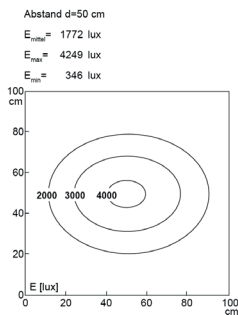

Order number:	120710-01
Model:	UNILED II
Type:	LED adjustable arm luminaire
Illuminant:	SMD LED
Power consumption:	~27 W
Lamp luminous flux:	3217 lm
Lamp luminous efficiency:	ca. 131 lm/W
Light distribution:	direct
Light colour:	daylight white (5200 - 5700K)
Connected load:	24V DC \pm 10%
Power supply:	included external PSU 100-240V AC
Connection (connector):	M12 A-type encoded
Connected load PSU:	110-240V AC
Connection PSU:	EURO plug to connector M12
Degree of protection:	IP40
Class of protection:	III
Glare-free	opal white
Beam angle (optics):	100°
Operating temperature:	-10... +60 °C
Colour rendering (Ra):	> 85
Lamps lifetime:	> 60,000 h
Housing material:	aluminium / plastics
Cover material:	Makrolon®
Head width [A]:	548 mm
Length adjustable arms:	2x 400 mm
Weight (net):	2250 g
Gross weight:	3950 g
Risk group (DIN EN 62471):	free group
Mounting accessories:	included table clamp
Dimmable:	via optional accessory
Made in:	Germany
Feature:	long luminaire head